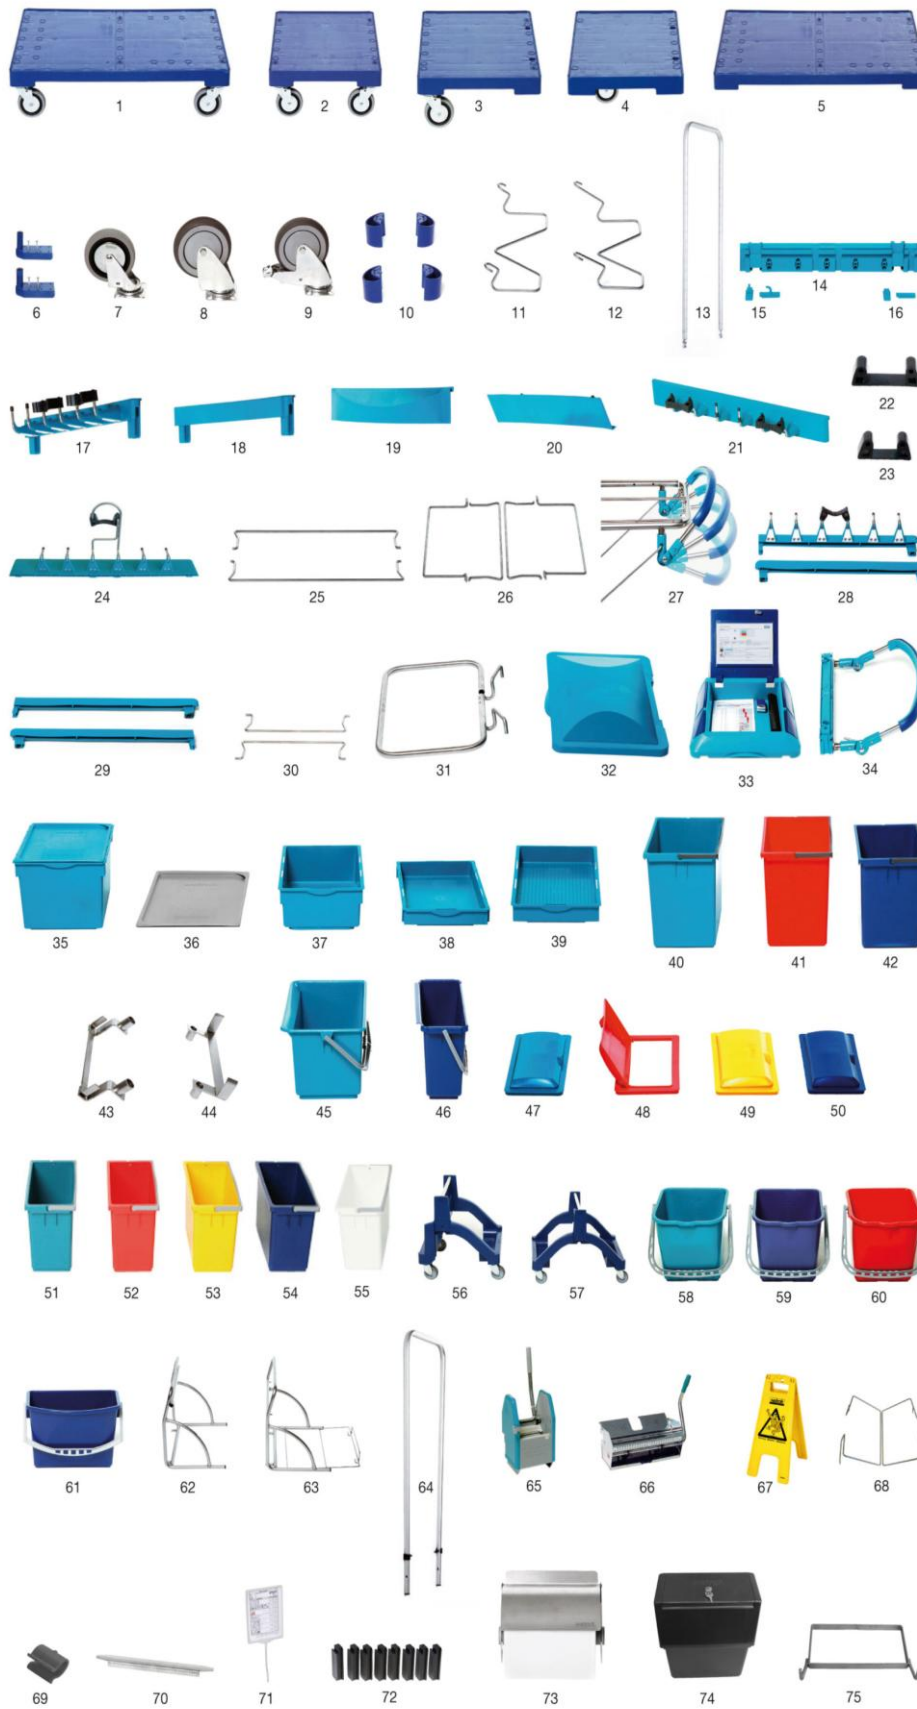

SmartCar Transport Trolley